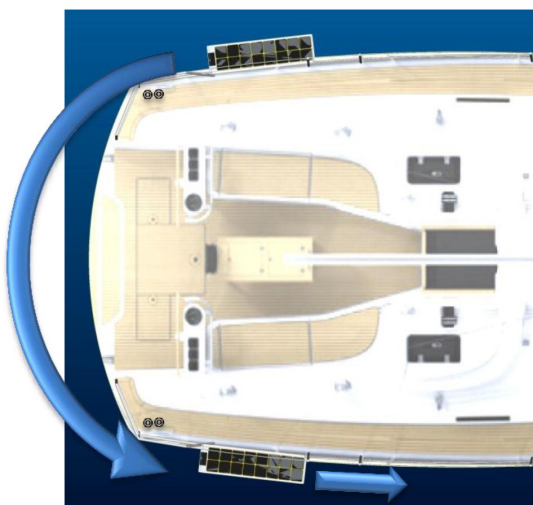

**SUN BAR Mini Rail Easy Move**

**Mounting Instructions**

**INSTALLATION SCHEME 01**

ⓈⓈ Steel socket position in the aft corner

EC : Extension cord

**INSTALLATION SCHEME 02**

ⓈⓈ Steel socket position 1<sup>st</sup> stanchion