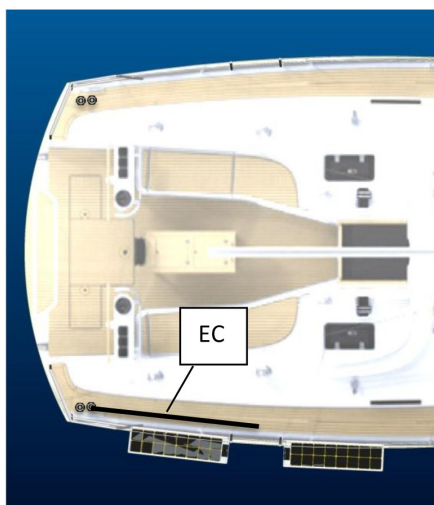

**SUN BAR Mini Rail Easy Move**

**Mounting Instructions**

**INSTALLATION SCHEME 01**

ⓈⓈ Steel socket position in the aft corner

EC : Extension cord

**INSTALLATION SCHEME 02**

ⓈⓈ Steel socket position 1<sup>st</sup> stanchion