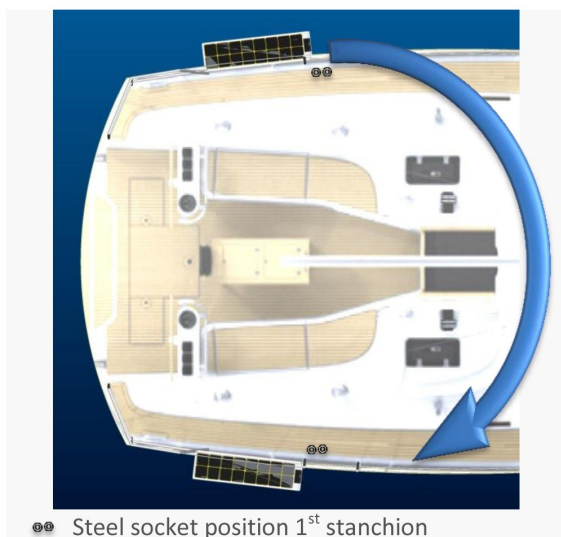

**SUN BAR Mini Rail Easy Move**

**Mounting Instructions**

**INSTALLATION SCHEME 01**

ⓈⓈ Steel socket position in the aft corner

EC : Extension cord

**INSTALLATION SCHEME 02**

ⓈⓈ Steel socket position 1<sup>st</sup> stanchion